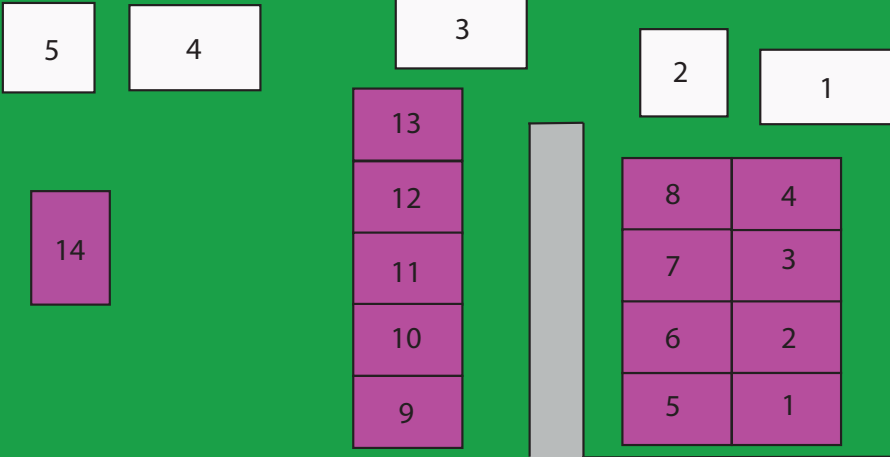

Marble Lake

Beach

Private Channel

KEY

- In and Out campers with sewer, water, and electric
- In and Out campers with water, and electric
- Seasonal Campers with sewer, water, and electric
- Primitive Camping
- Cottage

Wildwood Beach Rd.

Office Store

Wood Shed

Trash

Bath House

46 47 48 49 50

sewer

Play Area

Drain Field